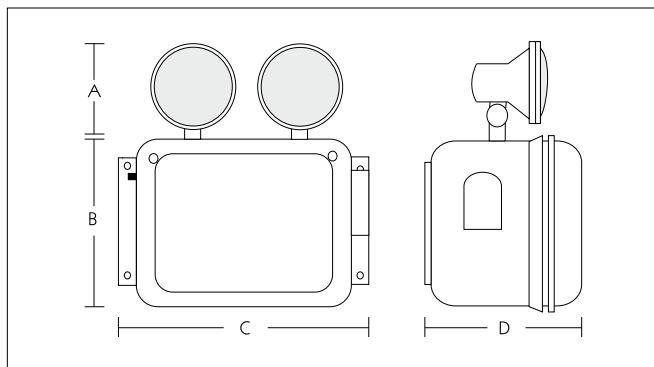

DIMENSIONS (in.)

Wattage	A"	B"	C"	D "
27W-36W	6.2"	8"	10"	5"
54W-72W	6.2"	10"	12"	7"
100W	6.2"	12"	14"	7"

WARRANTY

The WEL Series comes with a 5-year factory warranty. Lamps are not covered under the warranty. Deliberate damage, misuse, improper installation effectively cancel the warranty.